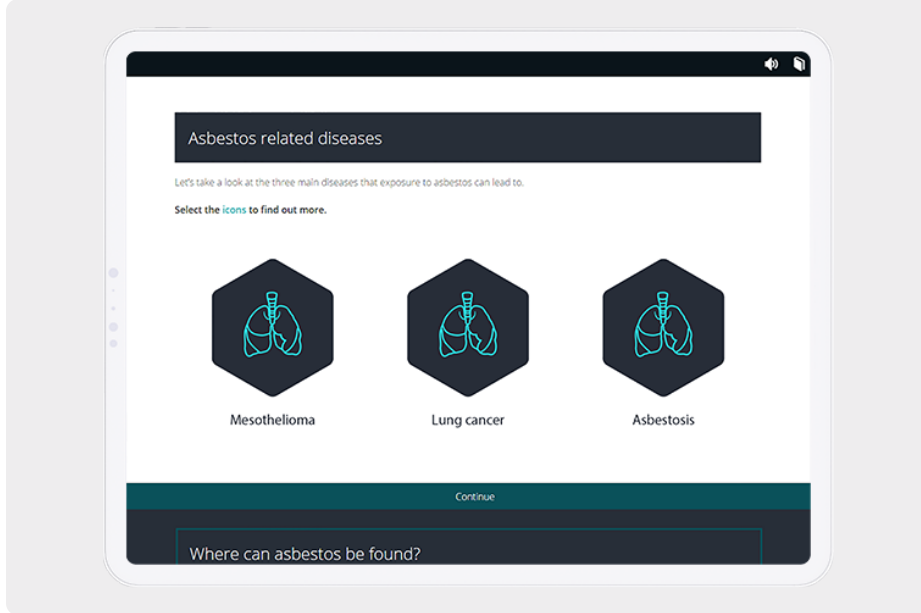

Asbestos Management Course

Our online Asbestos Management course explores mitigating the risk of asbestos exposure.

Course Overview

Asbestos exposure can lead to serious health issues. Knowing how to manage this material is crucial.

Our Asbestos Management course is designed to teach employees at risk how to safely identify asbestos and what to do if they suspect asbestos is present, including a look at the key pieces of asbestos legislation.

Additionally, the course offers employees an overview of asbestos related legislation and why this was put in place.

Key Learning Points

- Where asbestos is likely to be found
- How to manage asbestos when it is found
- What is required when carrying out maintenance or demolition work
- What to do if materials containing asbestos are damaged
- What legislation exists surrounding asbestos and how to follow the law correctly